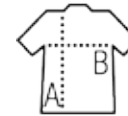

REGENT

UNISEX ROUND COLLAR T-SHIRT

Quality

150 JERSEY
100% semi-combed Ringspun cotton
Reinforcing tape on neck
Elastane rib collar

Style

CLASSIC
Short sleeves
Tubular

Sizes	XXS*	XS	S	M	L	XL	XXL	3XL**	4XL***
A/B	60/46	64/48	70/50	72/53	74/56	76/59	78/62	80/65	82/68

PACKING

10

100

Carton size
weight :

57 x 38 x 32 cm
14,4 kg

FEATURES

MISS
11386

REGENT WOMEN
01825